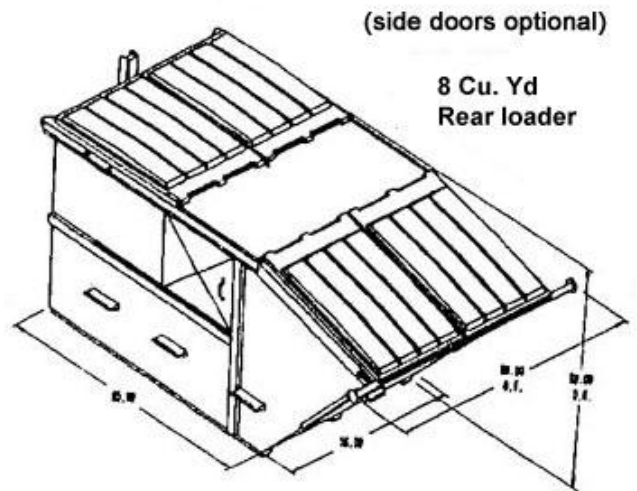

Dumpsters may vary slightly based on brand/style

2 Cu. Yd.  
Rear Loader

2 cubic yard container  
Length: 38" Width: 66" Height: 48"

4 Cu. Yd.  
Rear Loader

4 cubic yard container  
Length: 87" Width: 66" Height: 48"

6 Cu. Yd.  
Rear Loader

6 cubic yard container  
Length: 111" Width: 66" Height: 48"

(side doors optional)

8 Cu. Yd  
Rear loader

8 cubic yard container  
Length: 116" Width: 66" Height: 60"