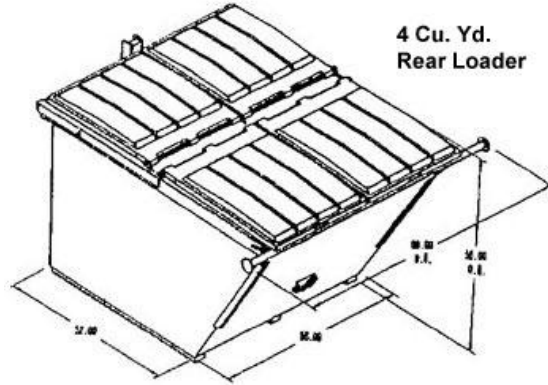

Dumpsters may vary slightly based on brand/style

2 Cu. Yd.  
Rear Loader

2 cubic yard container  
Length: 38" Width: 66" Height: 48"

4 Cu. Yd.  
Rear Loader

4 cubic yard container  
Length: 87" Width: 66" Height: 48"

6 Cu. Yd.  
Rear Loader

6 cubic yard container  
Length: 111" Width: 66" Height: 48"

(side doors optional)

8 Cu. Yd  
Rear loader

8 cubic yard container  
Length: 116" Width: 66" Height: 60"