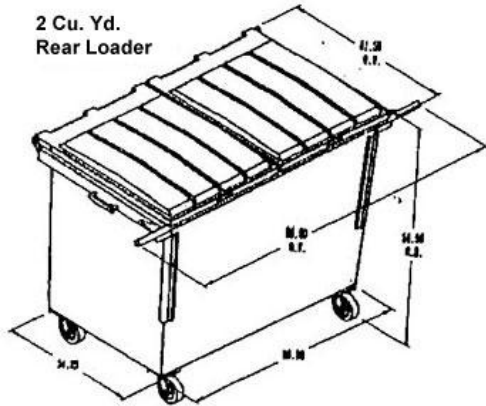

Dumpsters may vary slightly based on brand/style

2 Cu. Yd.  
Rear Loader

2 cubic yard container  
Length: 38" Width: 66" Height: 48"

4 Cu. Yd.  
Rear Loader

4 cubic yard container  
Length: 87" Width: 66" Height: 48"

6 Cu. Yd.  
Rear Loader

6 cubic yard container  
Length: 111" Width: 66" Height: 48"

(side doors optional)

8 Cu. Yd  
Rear loader

8 cubic yard container  
Length: 116" Width: 66" Height: 60"