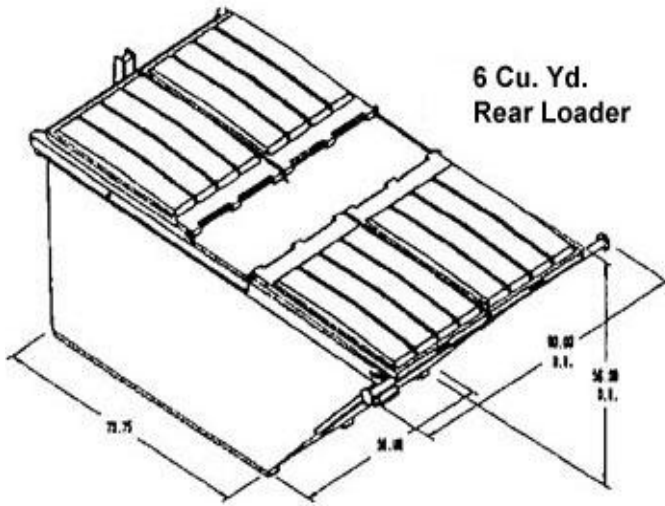

Dumpsters may vary slightly based on brand/style

2 Cu. Yd.  
Rear Loader

2 cubic yard container  
Length: 38" Width: 66" Height: 48"

4 Cu. Yd.  
Rear Loader

4 cubic yard container  
Length: 87" Width: 66" Height: 48"

6 Cu. Yd.  
Rear Loader

6 cubic yard container  
Length: 111" Width: 66" Height: 48"

(side doors optional)

8 Cu. Yd  
Rear loader

8 cubic yard container  
Length: 116" Width: 66" Height: 60"